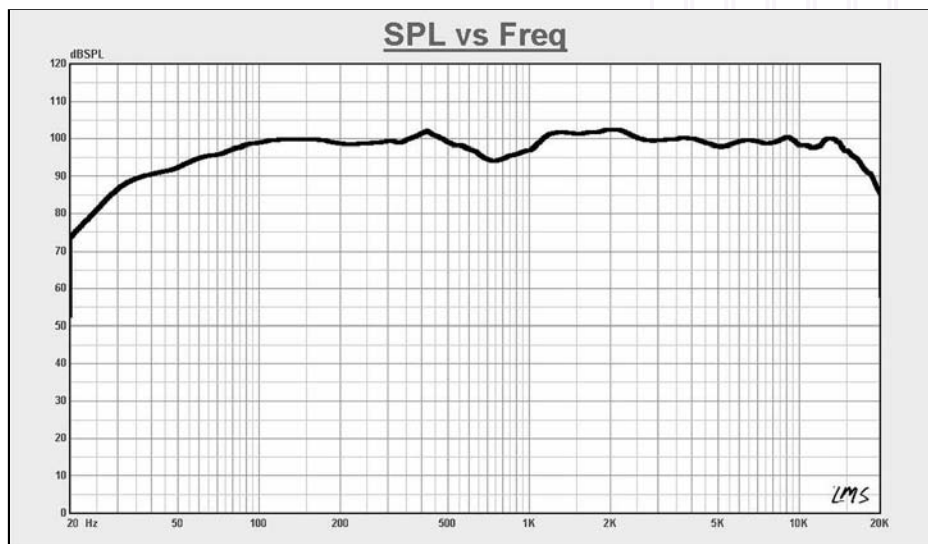

Specifications subject to change without notice.

LIMITED WARRANTY

Radian Audio Engineering, Inc. products, when sold domestically, are guaranteed for a period of five (5) years from the date of original purchase against malfunctions due to defects in workmanship. If such a malfunction occurs, the product will be repaired or replaced at our option, without charge, if delivered prepaid to the factory. Product will be returned prepaid via ground transport. This warranty does not extend to damage resulting from improper installation, misuse, neglect or abuse. The warranty does not apply to external finish or appearance. The warranty does not apply to burnt voice coils. In no event shall Radian Audio Engineering, Inc. be liable for incidental or consequential damages including, without limitation, injury to persons or property or loss of use.

600 N. Batavia Street
Orange, CA 92868
Phone: (714) 288-8900
Fax: (714) 288-1133
E-mail: radian@radianaudio.com
Web: www.radianaudio.com