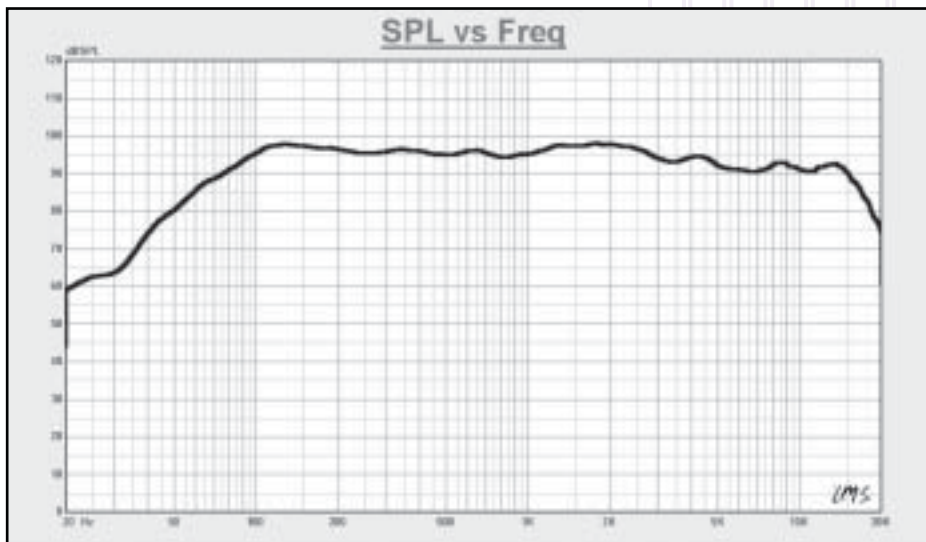

Specifications subject to change without notice.

LIMITED WARRANTY

Radian Audio Engineering, Inc. products, when sold domestically, are guaranteed for a period of five (5) years from the date of original purchase against malfunctions due to defects in workmanship. If such a malfunction occurs, the product will be repaired or replaced at our option, without charge, if delivered prepaid to the factory. Product will be returned prepaid via ground transport. This warranty does not extend to damage resulting from improper installation, misuse, neglect or abuse. The warranty does not apply to external finish or appearance. The warranty does not apply to burnt voice coils. In no event shall Radian Audio Engineering, Inc. be liable for incidental or consequential damages including, without limitation, injury to persons or property or loss of use.

600 N. Batavia Street
Orange, CA 92868
Phone: (714) 288-8900
Fax: (714) 288-1133
E-mail: radian@radiaudio.com
Web: www.radiaudio.com