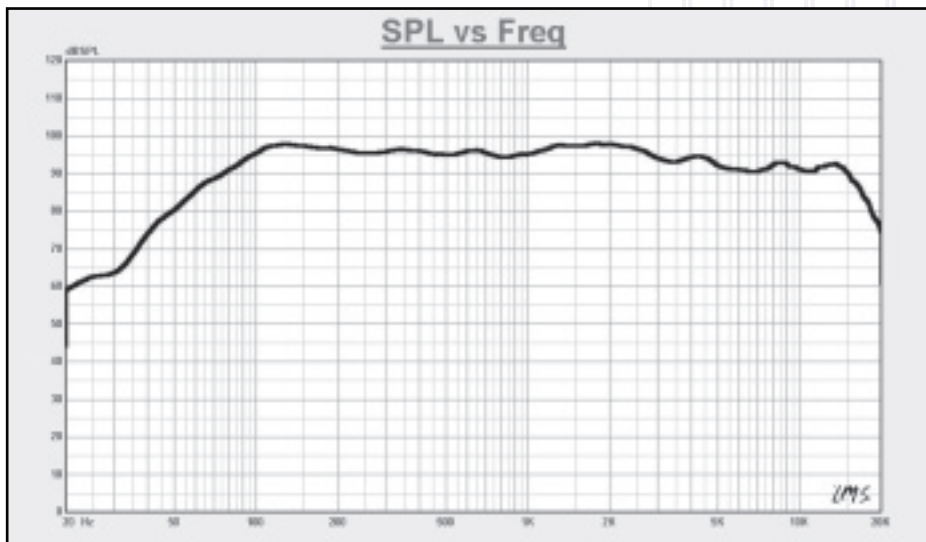

Specifications subject to change without notice.

LIMITED WARRANTY

Radian Audio Engineering, Inc. products, when sold domestically, are guaranteed for a period of five (5) years from the date of original purchase against malfunctions due to defects in workmanship. If such a malfunction occurs, the product will be repaired or replaced at our option, without charge, if delivered prepaid to the factory. Product will be returned prepaid via ground transport. This warranty does not extend to damage resulting from improper installation, misuse, neglect or abuse. The warranty does not apply to external finish or appearance. The warranty does not apply to burnt voice coils. In no event shall Radian Audio Engineering, Inc. be liable for incidental or consequential damages including, without limitation, injury to persons or property or loss of use.

600 N. Batavia Street
Orange, CA 92868
Phone: (714) 288-8900
Fax: (714) 288-1133
E-mail: radian@radiaudio.com
Web: www.radiaudio.com